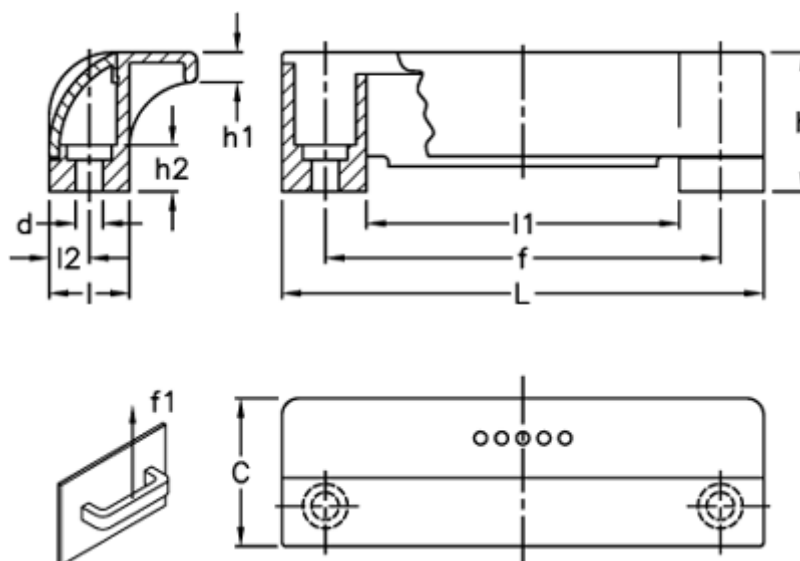

Article number: 23052651114
Description: E+G Guard safety handle
ESP.110-CH-C4

Measures

C	= 35	L	= 114
d	= 6.5	l ₁	= 74
f	= 93,5 +/-0,5	l ₂	= 9.5
F1 (N)	= 1050		
h	= 33		
h ₁	= 7		
h ₂	= 11		
l	= 19		